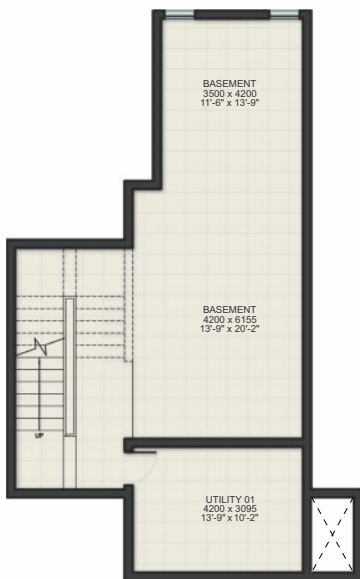

# exclusive duplex villas at the villa address of delhi ncr

---

Artistic impression

lower duplex villas | **international  
city**

FLOOR PLANS

## LOWER DUPLEX VILLA

PLOT AREA 418 SQ.MT. (500 SQ.YD.)

SALEABLE BUILT-UP AREA 294 SQ.MT. (3172 SQ.FT.)

GROUND FLOOR

BASEMENT

**we will be glad to hear from you**

---

**|international  
city** gurgaon