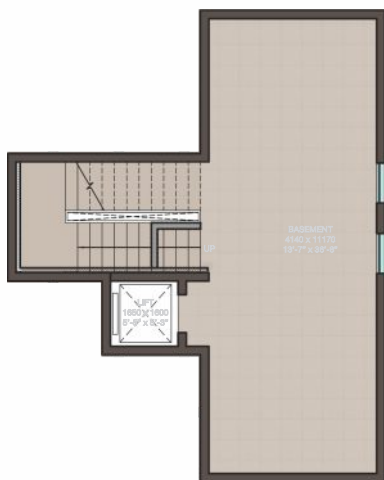

# PRESIDENTIAL VILLA

PLOT AREA 334 SQ.MT. (400 SQ.YD.)

SALEABLE BUILT-UP AREA 540 SQ.MT. (5,815.35 SQ.FT.)

GROUND FLOOR

FIRST FLOOR

SECOND FLOOR

BASEMENT

**we will be glad to hear from you**